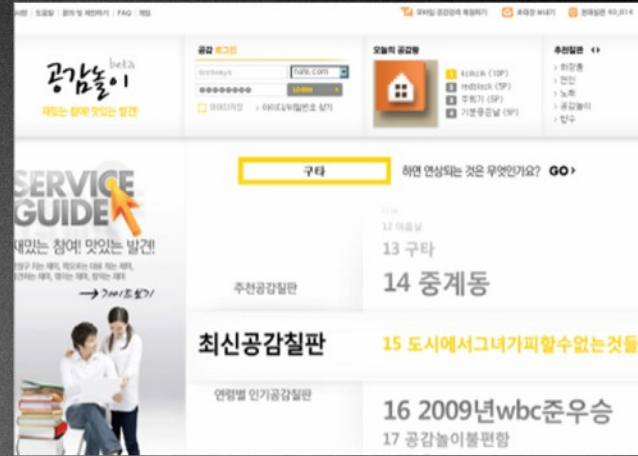

SKTELECOM
공감놀이 커뮤니티 사이트 기획/설계