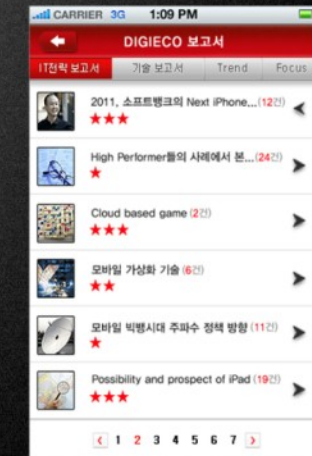

ORGA SHOPPING MALL

KT DIGIECO WEBSITE

한국 장학재단 WEBSITE

PROJECT EXPERIENCE

TOYOTA WEBSITE

TOYOTA MOBILE

STARBUKS EVENT

KT DIGIECO MOBILE