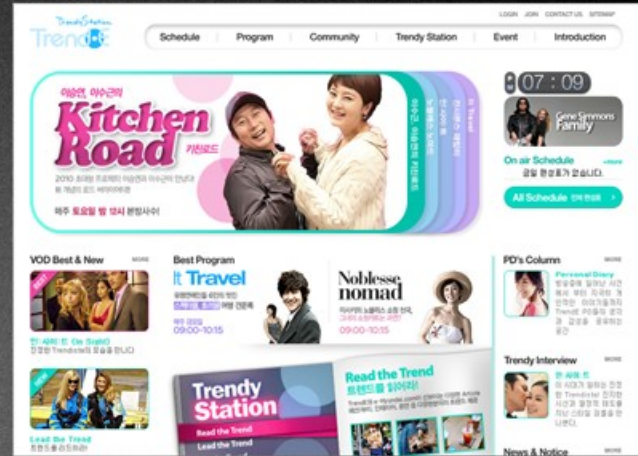

HCN MEDIA WEBSITE